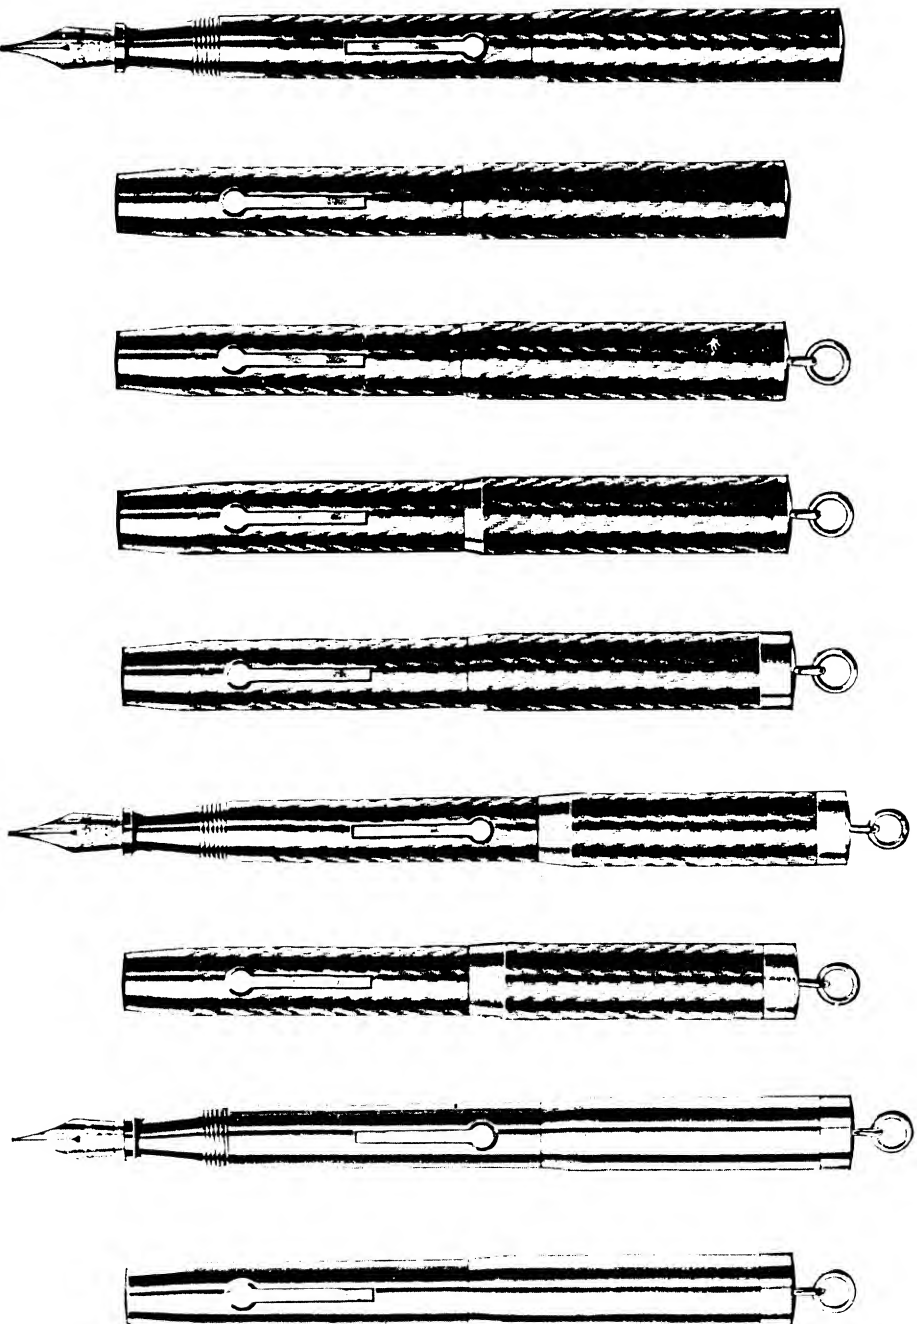

Conklin Black Pens

Lever Filler Type

Midget Models—Actual Size

No. 256P
$2.50

No. 2564P
$2.75

No. 25614P
$3.25

No. 2563P
$3.50

No. 25613P
$4.00

No. 25613K
$5.00

The 25613K is equipped with 14 Karat Solid Gold, Chatelaine tip, band and filler.